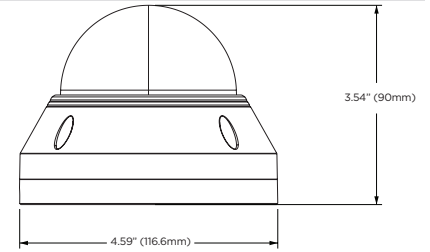

Dimensions

unit: Inch (mm)

Summary

These MEGApix® IP cameras are NDA A compliant and deliver crystal-clear images at 5MP resolution and real-time 30fps. The vandal dome camera features 2.8mm fixed lens in an IP67-rated, IK10 impact-resistant housing. Added intelligence includes line crossing, perimeter intrusion, video tampering detection and object classification. All MEGApix cameras are ONVIF conformant, assuring their successful integration with any open platform solution on the market.